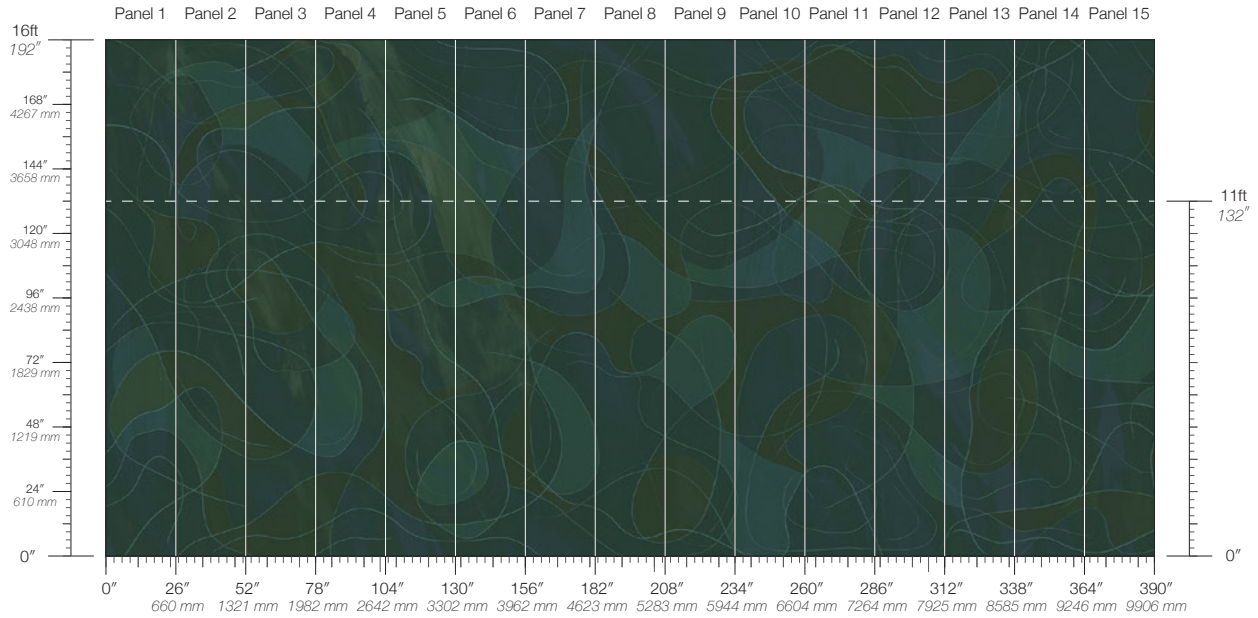

Calico

OBLIQUE

Tear Sheet

Oblique is an exploration of the shape of a line.

ARC

CURVE

ETCH

ORBIT

SKEW

SPIRAL

SWIRL

WAVE

Oblique Curve

Suitable for residential and some commercial projects

COLOR
Curve

ITEM
5042

CONTENT
Clay-Coated Paper

PANEL WIDTH
26" / 661 mm trimmed

PANEL HEIGHT
132" / 3353 mm standard
192" / 4877 mm extended

REPEAT
Non-repeating

STOCK
Made to order

LEAD TIME
4 weeks to print

MINIMUM
1 panel

PRICE
Available upon request