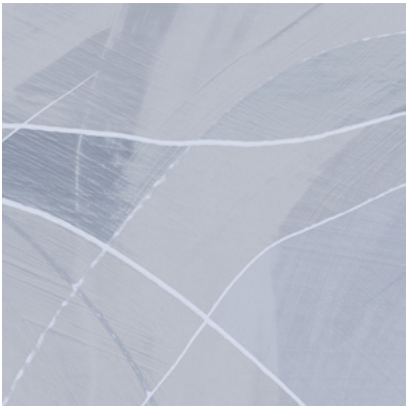

Calico

OBLIQUE

Tear Sheet

Oblique is an exploration of the shape of a line.

ARC

CURVE

ETCH

ORBIT

SKEW

SPIRAL

SWIRL

WAVE

Oblique Curve

Suitable for residential and some commercial projects

COLOR
Curve

ITEM
5042

CONTENT
Clay-Coated Paper

PANEL WIDTH
26" / 661 mm trimmed

PANEL HEIGHT
132" / 3353 mm standard
192" / 4877 mm extended

REPEAT
Non-repeating

STOCK
Made to order

LEAD TIME
4 weeks to print

MINIMUM
1 panel

PRICE
Available upon request